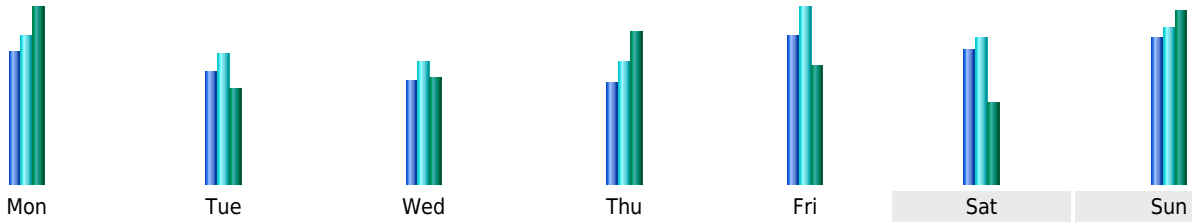

Statistics of visits of the VIVC - July 2011

Days of week

Day	Pages	Hits	Bandwidth
Mon	4,091	4,555	96.39 MB
Tue	3,517	4,003	51.69 MB
Wed	3,182	3,769	58.84 MB
Thu	3,137	3,784	82.85 MB
Fri	4,595	5,458	64.70 MB
Sat	4,162	4,538	44.67 MB
Sun	4,497	4,807	95.15 MB

Hours

Hours	Pages	Hits	Bandwidth	Hours	Pages	Hits	Bandwidth
00	2,989	3,183	36.42 MB	12	5,897	6,545	72.89 MB
01	2,981	3,237	30.62 MB	13	5,707	6,681	84.60 MB
02	3,276	3,559	33.22 MB	14	5,898	6,761	111.61 MB
03	3,740	4,122	52.43 MB	15	6,289	7,207	248.47 MB
04	3,224	3,517	29.09 MB	16	6,332	7,390	112.68 MB
05	3,378	3,641	39.61 MB	17	7,782	8,753	192.26 MB
06	3,967	4,402	78.20 MB	18	9,201	10,119	285.68 MB
07	3,344	3,656	86.01 MB	19	6,490	7,214	83.73 MB
08	4,407	5,025	59.84 MB	20	5,912	6,729	65.54 MB
09	4,759	6,068	120.17 MB	21	5,888	6,702	67.77 MB
10	5,574	7,233	119.75 MB	22	5,703	6,415	65.63 MB
11	5,014	5,722	65.55 MB	23	4,233	4,588	39.94 MB