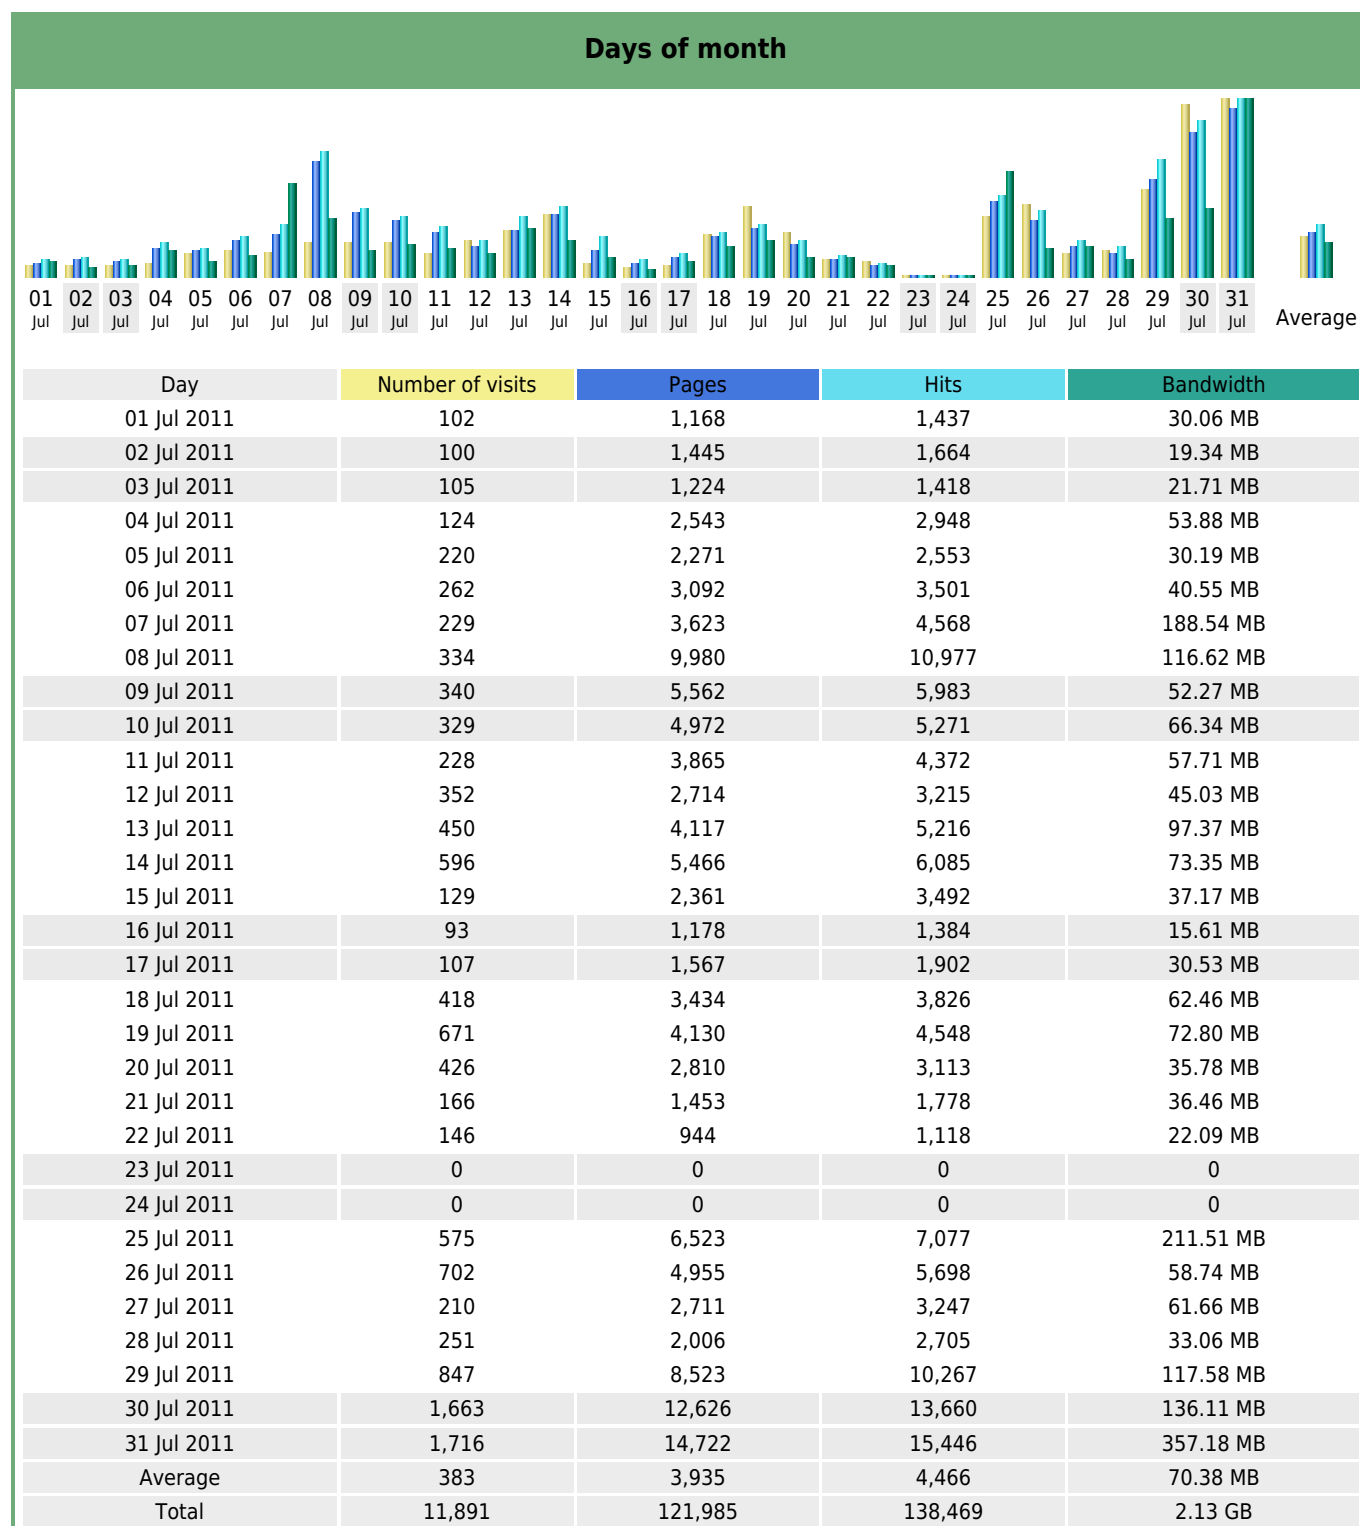

Statistics of visits of the VIVC - July 2011

Days of week

Day	Pages	Hits	Bandwidth
Mon	4,091	4,555	96.39 MB
Tue	3,517	4,003	51.69 MB
Wed	3,182	3,769	58.84 MB
Thu	3,137	3,784	82.85 MB
Fri	4,595	5,458	64.70 MB
Sat	4,162	4,538	44.67 MB
Sun	4,497	4,807	95.15 MB

Hours

Hours	Pages	Hits	Bandwidth	Hours	Pages	Hits	Bandwidth
00	2,989	3,183	36.42 MB	12	5,897	6,545	72.89 MB
01	2,981	3,237	30.62 MB	13	5,707	6,681	84.60 MB
02	3,276	3,559	33.22 MB	14	5,898	6,761	111.61 MB
03	3,740	4,122	52.43 MB	15	6,289	7,207	248.47 MB
04	3,224	3,517	29.09 MB	16	6,332	7,390	112.68 MB
05	3,378	3,641	39.61 MB	17	7,782	8,753	192.26 MB
06	3,967	4,402	78.20 MB	18	9,201	10,119	285.68 MB
07	3,344	3,656	86.01 MB	19	6,490	7,214	83.73 MB
08	4,407	5,025	59.84 MB	20	5,912	6,729	65.54 MB
09	4,759	6,068	120.17 MB	21	5,888	6,702	67.77 MB
10	5,574	7,233	119.75 MB	22	5,703	6,415	65.63 MB
11	5,014	5,722	65.55 MB	23	4,233	4,588	39.94 MB