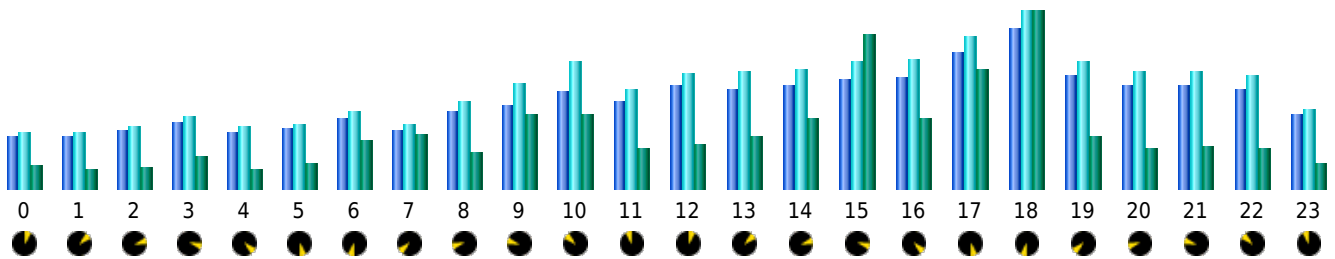

Statistics of visits of the VIVC - July 2011

Days of week

Day	Pages	Hits	Bandwidth
Mon	4,091	4,555	96.39 MB
Tue	3,517	4,003	51.69 MB
Wed	3,182	3,769	58.84 MB
Thu	3,137	3,784	82.85 MB
Fri	4,595	5,458	64.70 MB
Sat	4,162	4,538	44.67 MB
Sun	4,497	4,807	95.15 MB

Hours

Hours	Pages	Hits	Bandwidth	Hours	Pages	Hits	Bandwidth
00	2,989	3,183	36.42 MB	12	5,897	6,545	72.89 MB
01	2,981	3,237	30.62 MB	13	5,707	6,681	84.60 MB
02	3,276	3,559	33.22 MB	14	5,898	6,761	111.61 MB
03	3,740	4,122	52.43 MB	15	6,289	7,207	248.47 MB
04	3,224	3,517	29.09 MB	16	6,332	7,390	112.68 MB
05	3,378	3,641	39.61 MB	17	7,782	8,753	192.26 MB
06	3,967	4,402	78.20 MB	18	9,201	10,119	285.68 MB
07	3,344	3,656	86.01 MB	19	6,490	7,214	83.73 MB
08	4,407	5,025	59.84 MB	20	5,912	6,729	65.54 MB
09	4,759	6,068	120.17 MB	21	5,888	6,702	67.77 MB
10	5,574	7,233	119.75 MB	22	5,703	6,415	65.63 MB
11	5,014	5,722	65.55 MB	23	4,233	4,588	39.94 MB